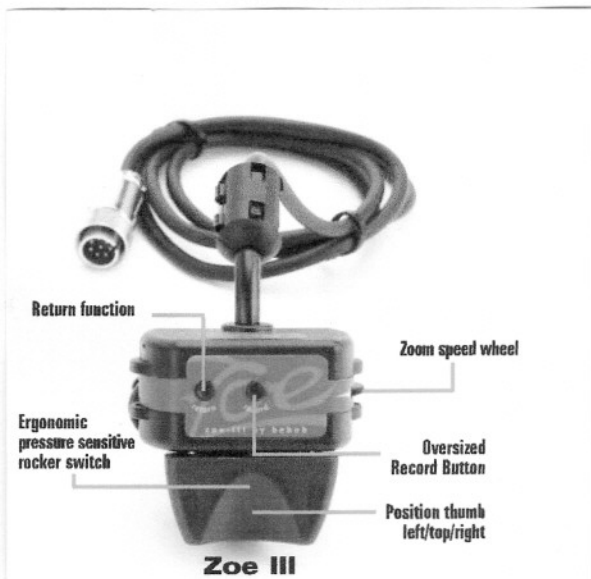

WHITEHOUSE STEADISALES

3525 Old Conejo Road, Suite 111
Newbury Park, CA 91320 USA
Tel 805-498-1658 Fax 805-497-7947
Email dw@whitehouseav.com
www.whitehouseav.com

Zoe III For Full-size Broadcast Cameras

The Zoe III provides optimal zoom control in a compact, user-friendly remote that easily mounts to tripod panhandles. Zoe III offers innovative remote functionality, including Variable Stepless Zoom Speed Control, Record Start/Stop Button, Return Function, & Reversible Zoom Direction.

The system incorporates electronic software to prevent stuttering when changing speed or direction. The touch-responsive rocker switch provides for truly stepless zooms, silky smooth ramp-up & precise manipulation. Operators can ease into a zoom gently and evenly, then abruptly reverse at top speed without a glitch.

Directional zoom selector switch & speed adjustment knob are easy to locate, set and read. The unit also features an ergonomic jack & a counter-sunk potentiometer to avoid accidental activation. A quick-release clamp facilitates attachment up to 34mm diameter panhandles.